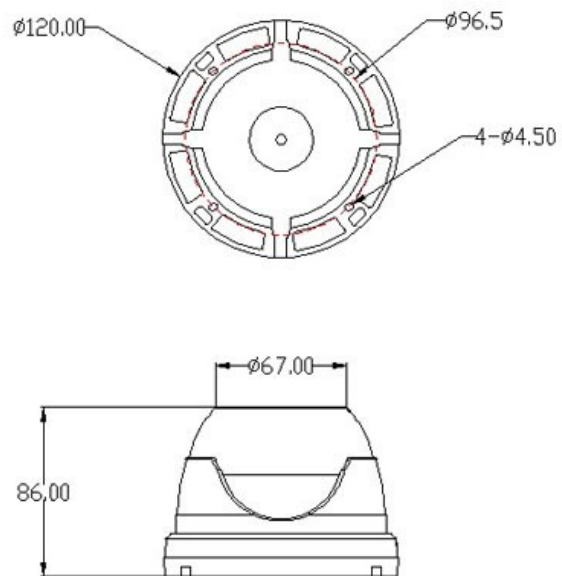

# CP- VCG-D10L3

1 MP HDCVI IR Dome Camera - 30 Mtr.

## Main Features

- 1/2.9" 1 MP HQIS Pro Image Sensor
- 25/30fps@720P
- Day/Night(ICR), AWB, AGC, BLC
- 6mm Lens
- IR Range of 30 Mtr.

# CP- VCG-D10L3

## 1 MP HDCVI IR Dome Camera - 30 Mtr.

Feature	Specification
Image Sensor	1/2.9" 1 MP HQIS Pro Image Sensor
Minimum Illumination	0.1Lux@F1.2(AGC ON), 0 lux IR on
Shutter Speed	PAL:1/50~1/100000s NTSC:1/30~1/10000S
White Balance	Auto
Lens	6mm
Gain Control(AGC)	Auto
Video Streaming	720P@25 fps
ICR	Supports
IR	IR Range of 30 Mtr.
No. of IR LEDs	30
Operating Temperature	-20°C~+55°C
Humidity	-10%~90%
Power Source	DC12V (±10%) 50mA~65mA
Power Consumption	250mA
Dimension	φ120mm x 86mm
Weight	0.3 Kg.